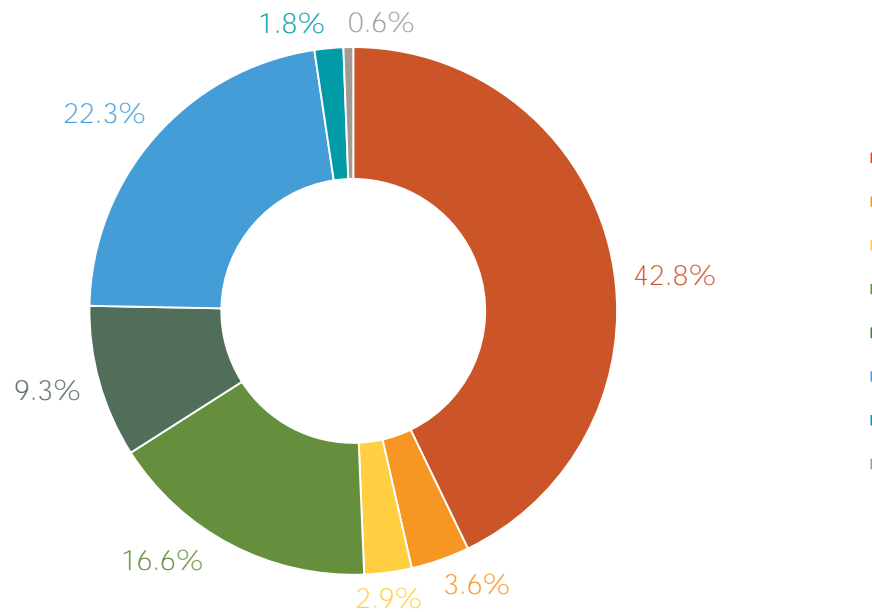

# Hands Up Scotland Survey 2016

## Statistical News Release (21 June 2017)

Chart 1: National travel modes: all school pupil responses (excluding nursery), 2016.